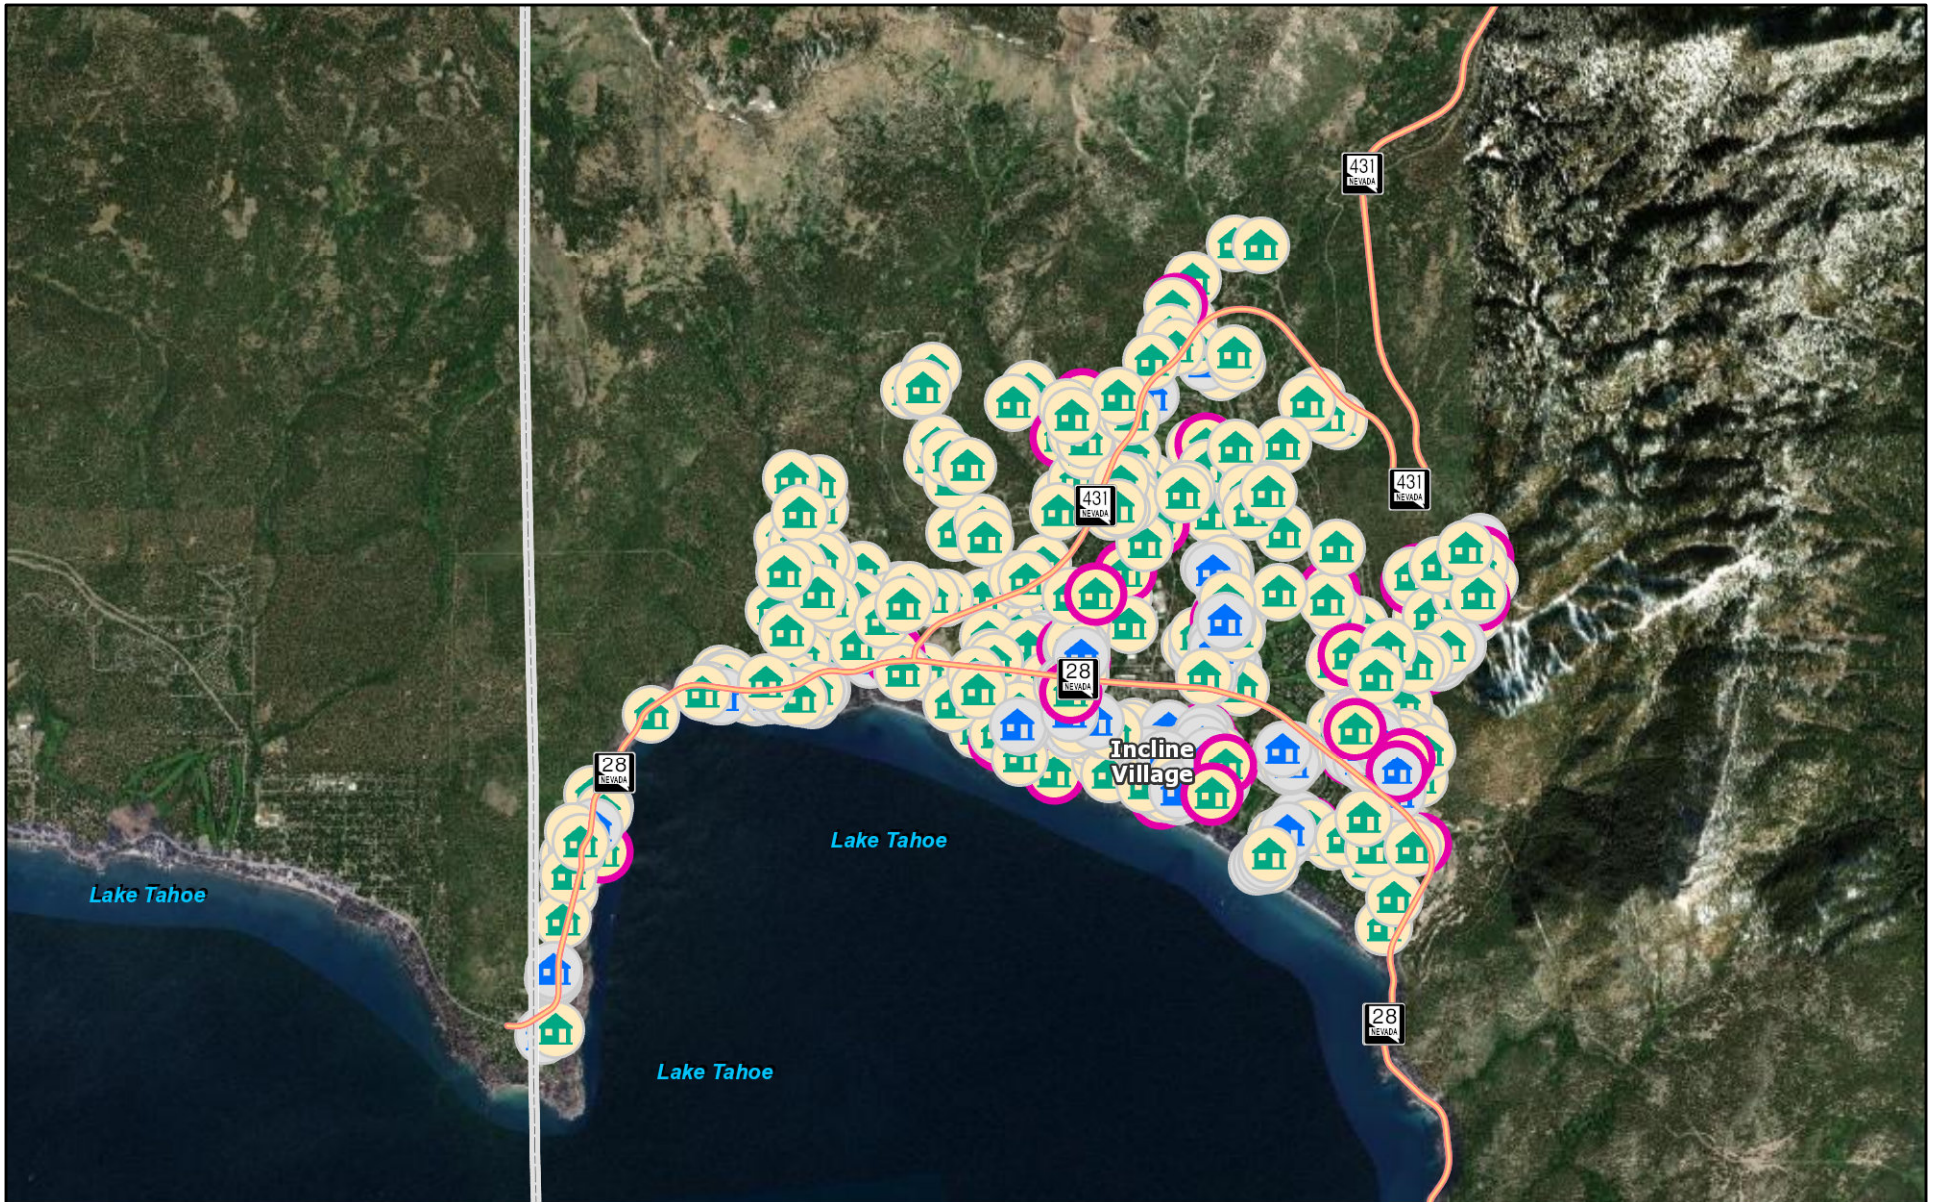

STR's in IVGID district

September 1, 2023

Short Term Rentals

 Multi Family, About to Expire

 Multi Family, Active

 Single Family, About to Expire

 Single Family, Active

Washoe County GIS
Source: Esri, Maxar, Earthstar Geographics, and the GIS User Community

This information for illustrative purposes only. Not to be used for boundary resolution or location and not intended to be used for measurement, calculation, or delineation.